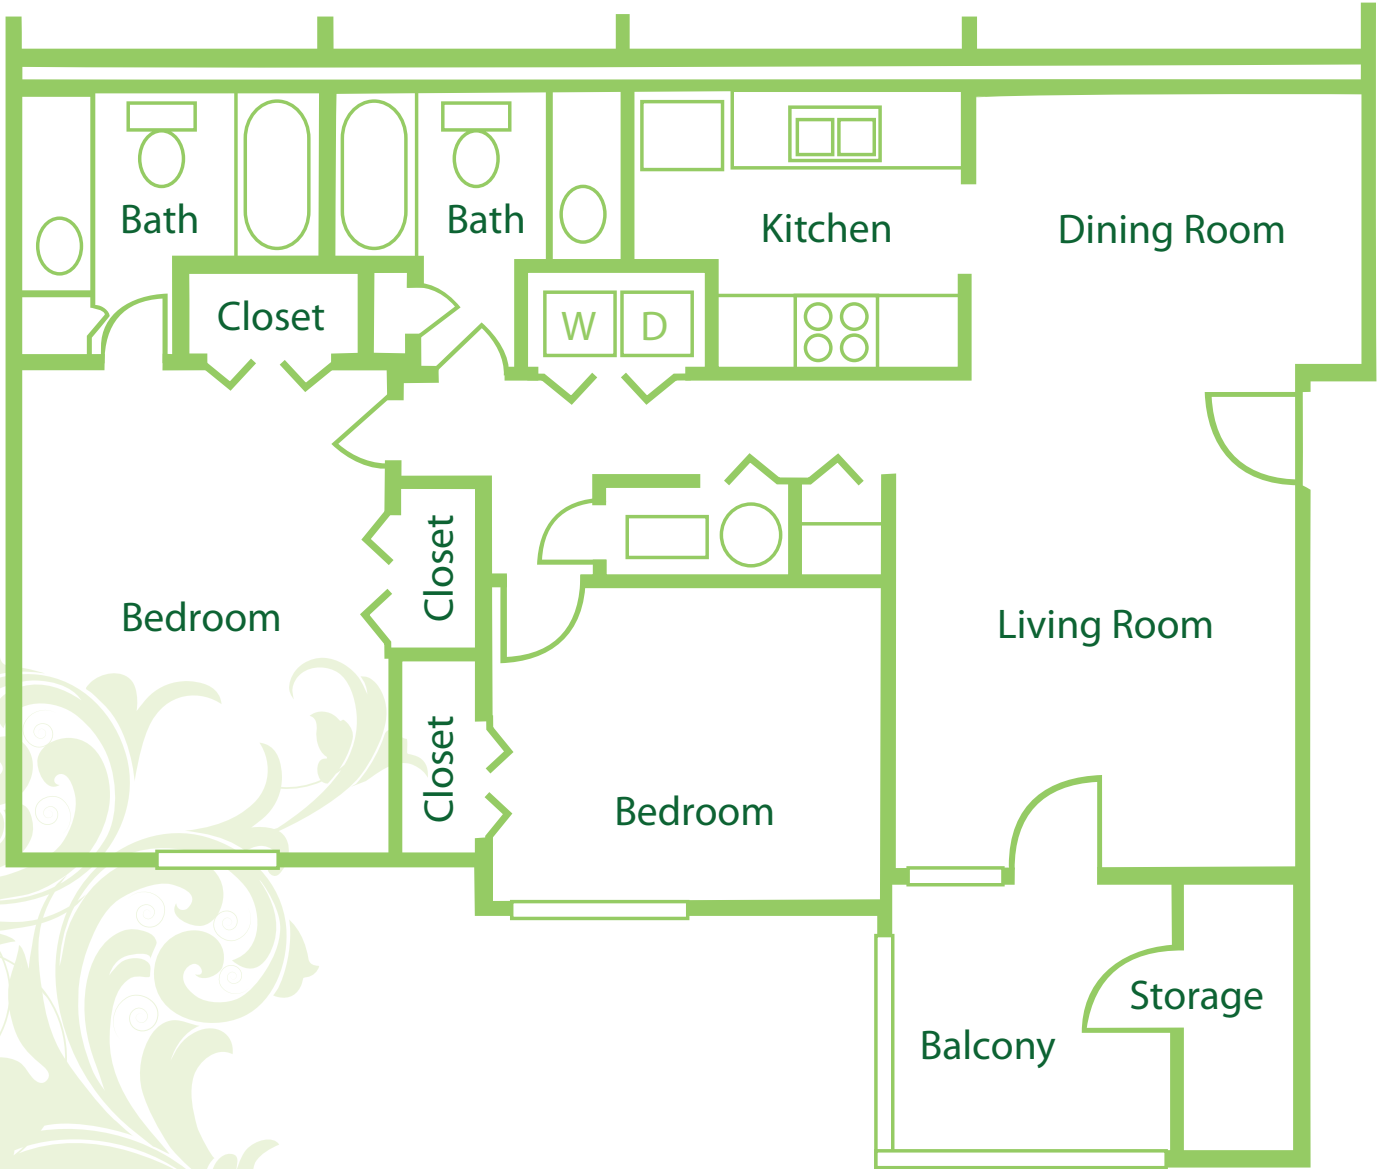

# The Madison

At Shoal Run

*2 Bed/2 Bath*  
950 sq. ft.