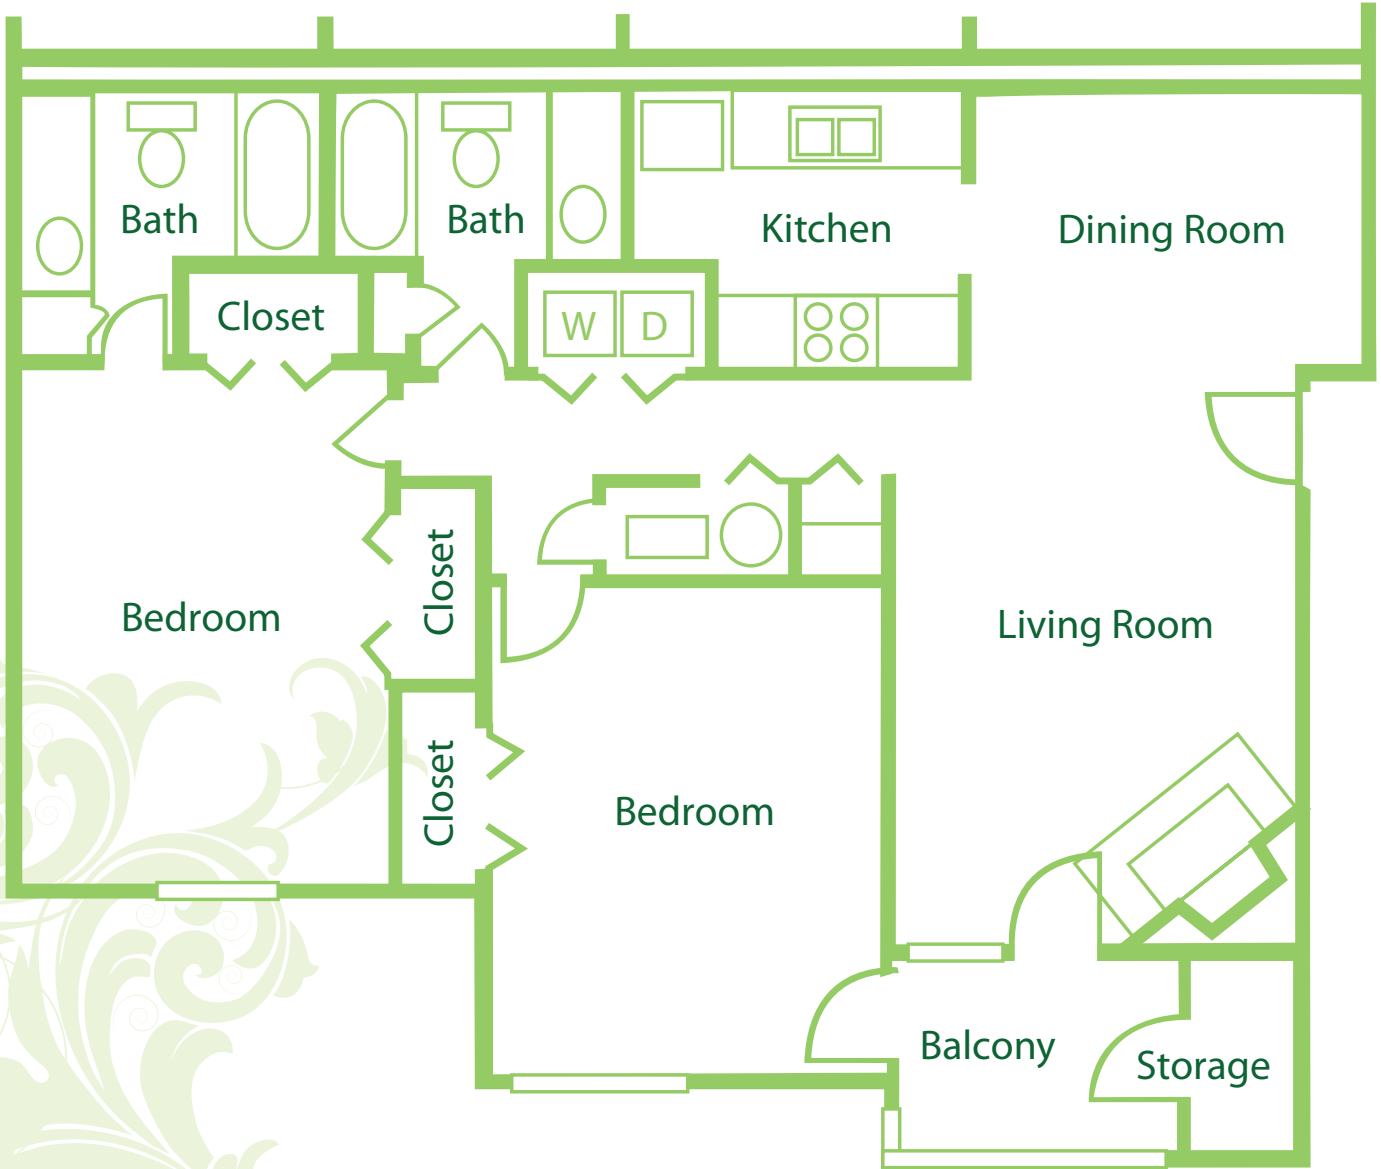

The Madison

At Shoal Run

2 Bed/2 Bath
1050 sq. ft.