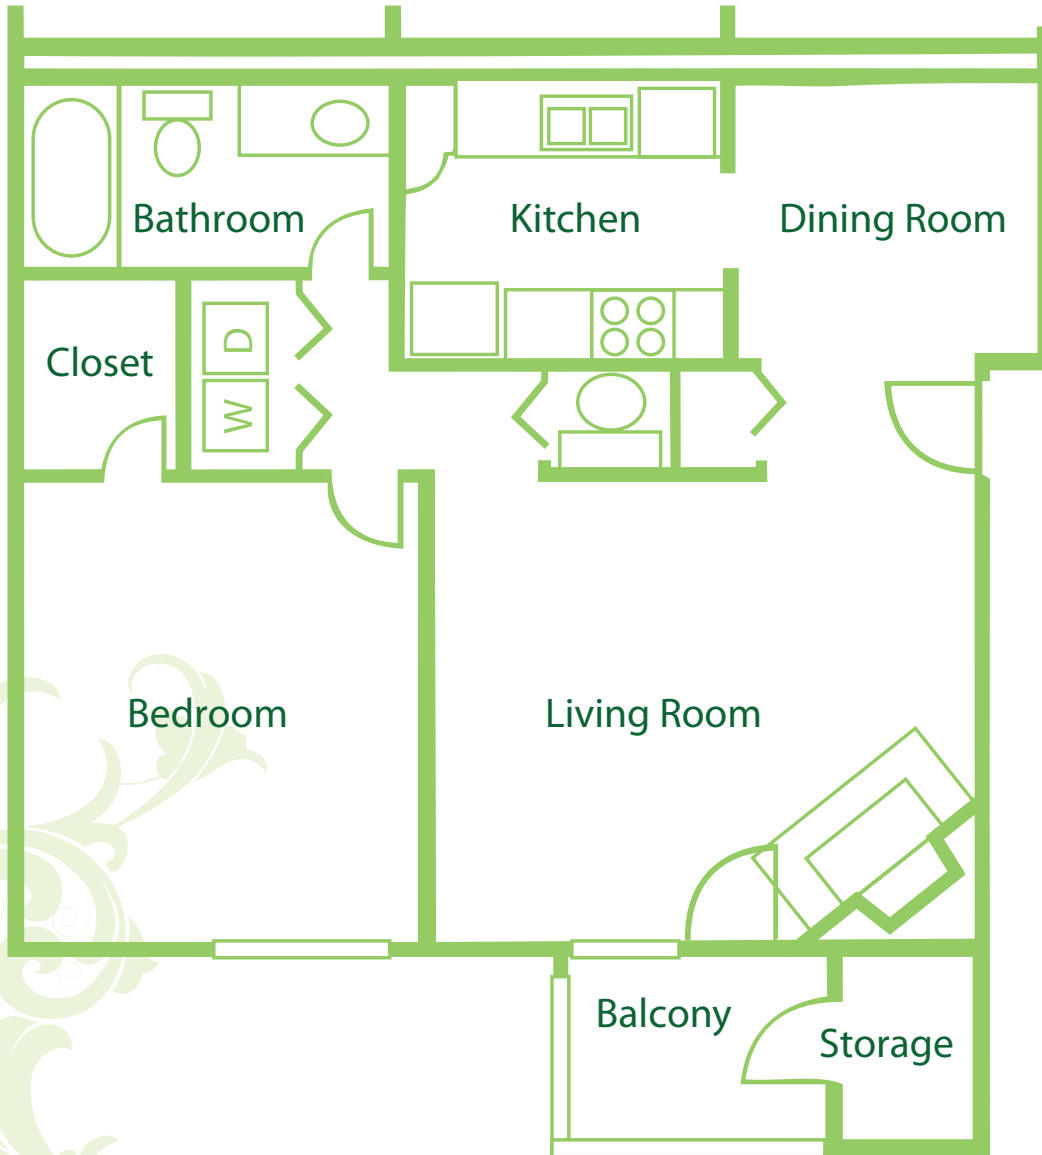

The Madison

At Shoal Run

1 Bed/1 Bath
750 sq. ft.